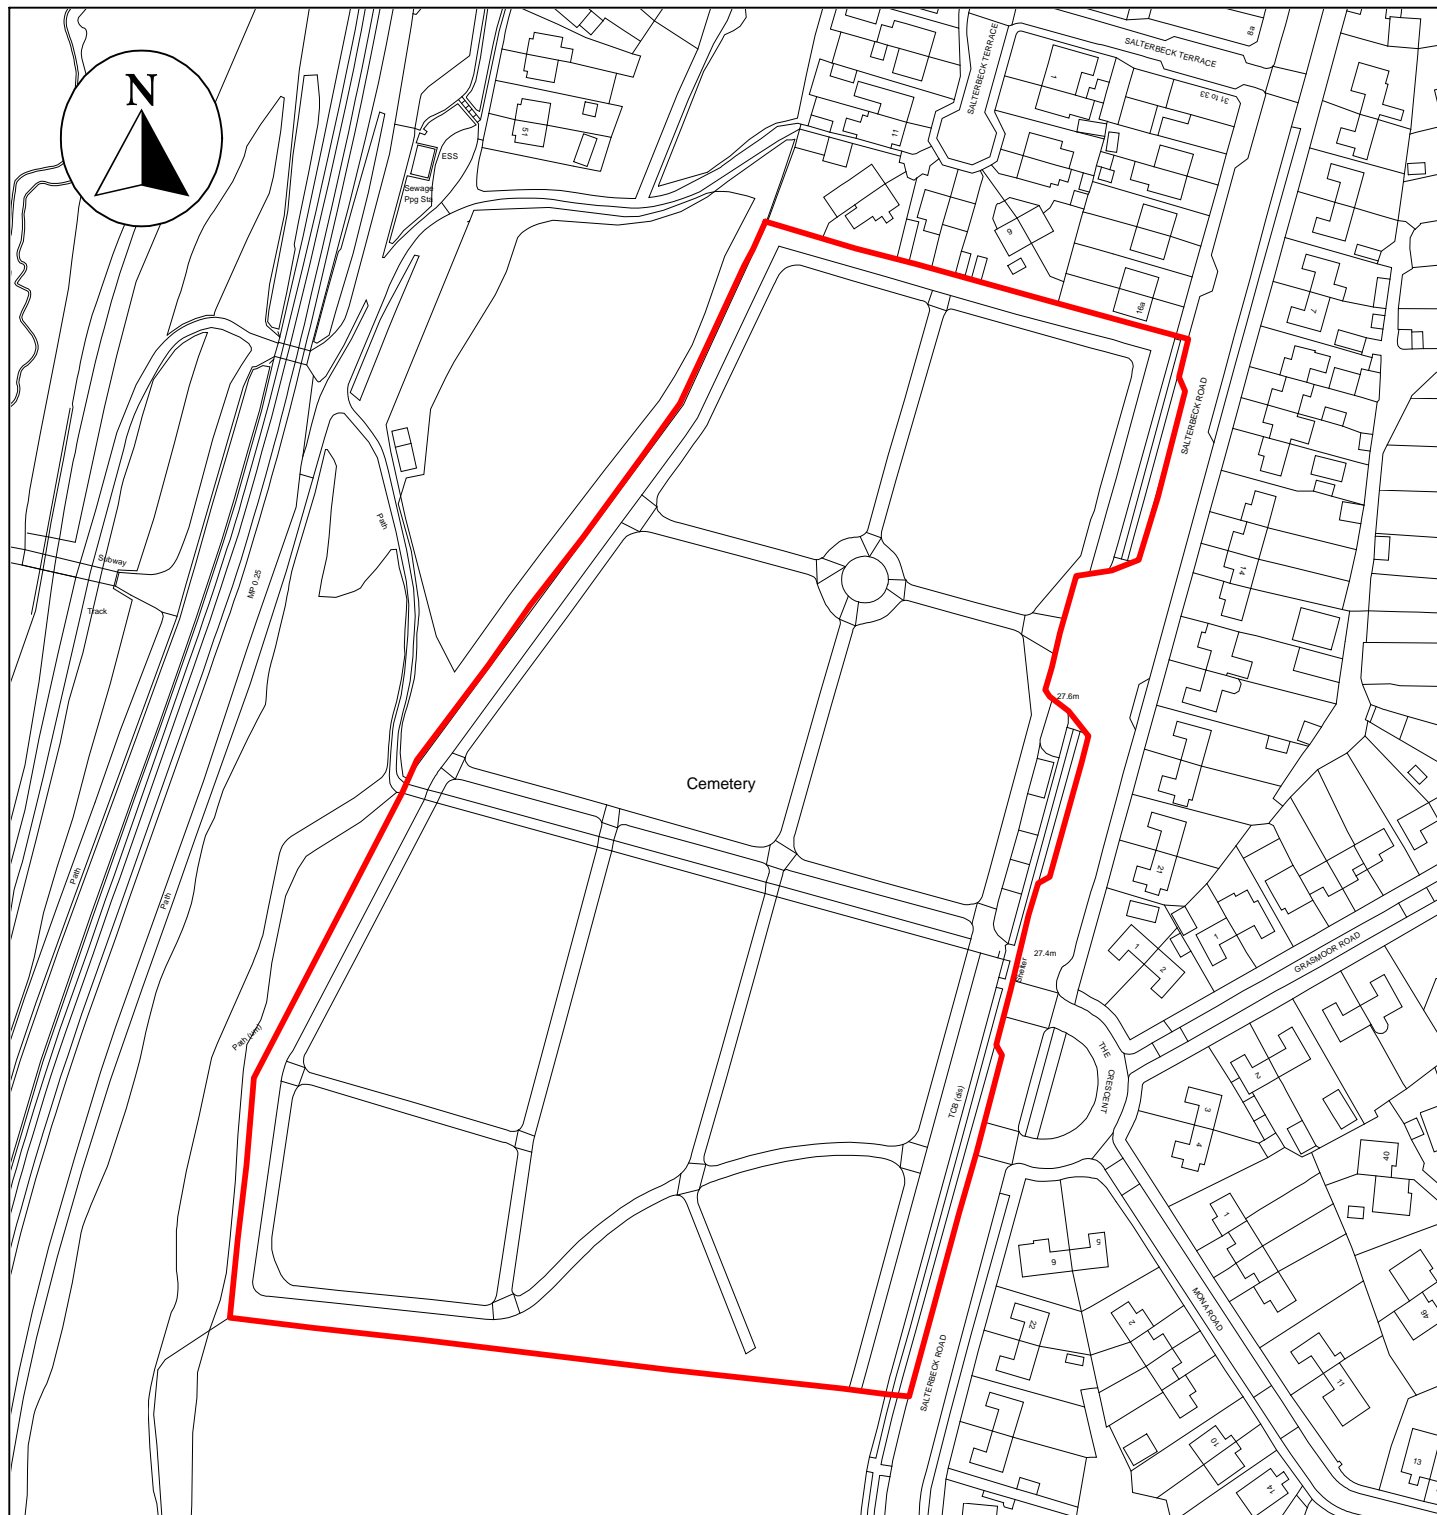

Public Space Protection Order Cumberland Council 2024

ANTI-SOCIAL BEHAVIOUR CRIME AND
POLICING ACT 2014

Salterbeck Cemetery, Workington

Neighbourhoods
Education and Enforcement
Allerdale House
Workington
CA14 3YJ

Scale: 1 : 1,750
Date: February 2024

©crown copyright database rights 2024
ordnance survey AC0000861732